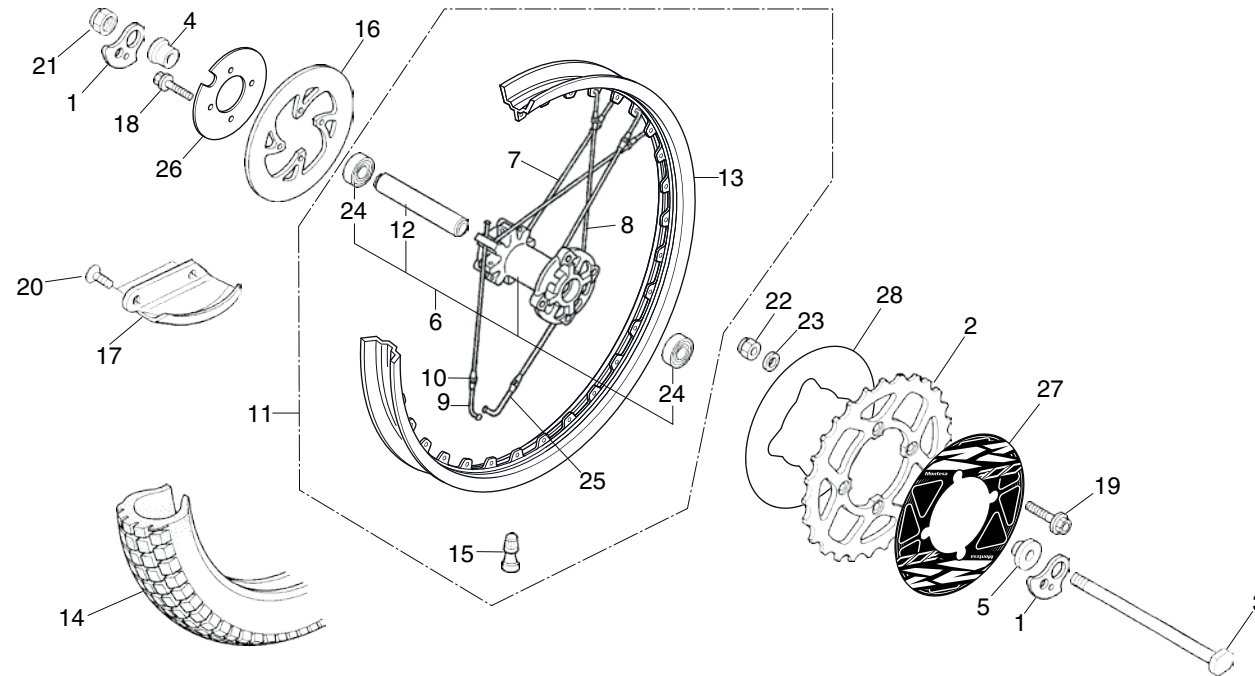

Block No.
F-12
Rear wheel

Ref.No.	Part No.	Description	Qty. '17	Ref.No.	Part No.	Description	Qty. '17
1	40544-NN4-C00	ADJUSTER, CHAIN	2	17	43330-NN4-J10	COVER, RR DISK.....	1
2	41201-NN4-J30	41T SPROKET FINAL DRIVEN	1	18	90105-NN4-000	BOLT, BRK DISK 6X18.....	4
3	42301-NN3-000	AXLE, RR WHEEL.....	1	19	90125-KZ4-J40	BOLT, SH DR 8X22	4
4	42311-NN4-H00	COLLAR RH., RR WHEEL	1	20	90132-NN2-900	SCREW, 6X12.....	2
5	42312-NN4-H00	COLLAR LH., RR WHEEL.....	1	21	90305-NN2-900	NUT, AXLE	1
6	42602-NN4-L60	HUB ASSY., WHEEL (BLACK)	1	22	90309-ML3-791	NUT, U 8mm	4
7	42603-NN4-H01	SPOKE RH., RR WHEEL.....	16	23	90401-NN4-000	WASHER, PLAIN, 8mm	4
8	42604-NN4-H01	SPOKE LH., RR WHEEL.....	16	24	96150-60040-10	BEARING, BALL RADIAL 6004.....	2
9	42605-NN4-H01	SPOKE S, RR WHEEL (RIGHT).....	32	25	42606-NN4-H01	SPOKE S, L , RR WHEEL	1
10	42607-NN4-H00	NIPPLE, RR WHEEL	32	26	42515-NN4-J10	SPEED SENSOR PULSER (2ED).....	1
11	42650-NN4-L60	RIM ASSY., RR	1	27	87148-NN4-M60	41T OUTER SPROKET STICKER.....	1
12	42620-NN4-H00	COLLAR, RR WHEEL DIST.....	1	28	87149-NN4-M60	41T INNER SPROKET STICKER	1
13	42701-NN4-L60	RIM, RR WHEEL.....	1				
14	----	TIRE, RR (NOT SALE).....	1				
15	42753-KBS-901	VALVE, RIM TR412	1				
16	43121-NN4-C00	DISK, RR BRAKE.....	1				