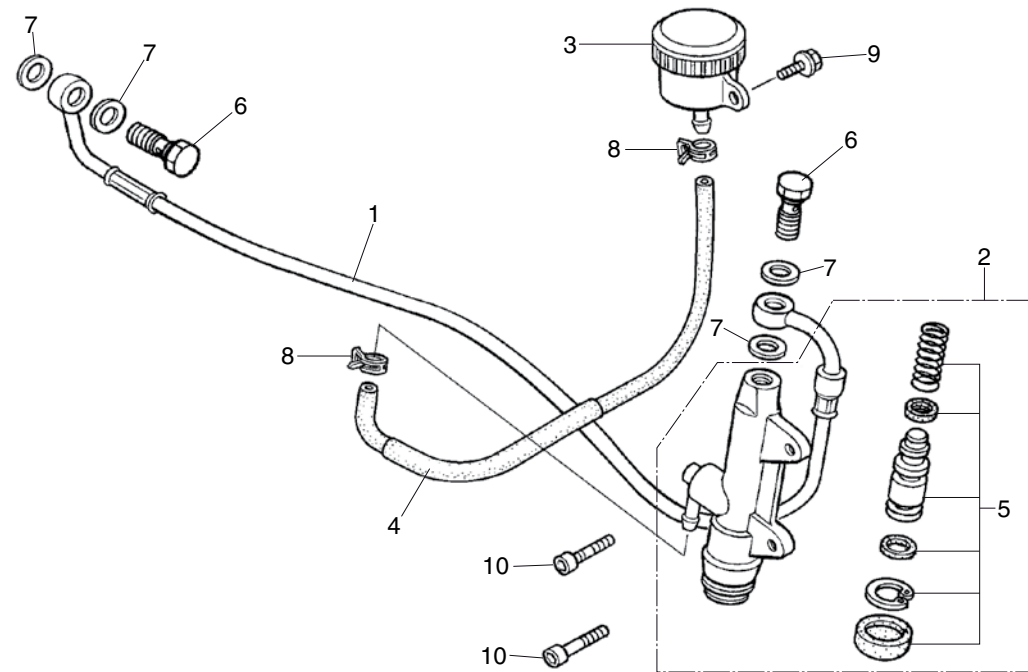

Block No.
F-11
 Rear brake master cylinder

Ref.No.	Part No.	Description	Qty. '17	Ref.No.	Part No.	Description	Qty. '17
1	43310-NN4-J11	HOSE, RR BRAKE	1				
2	43500-NN4-K11	M/C ASSY., REAR.....	1				
3	43510-NN2-900	TANK ASSY., RESERVE	1				
4	43511-NN4-000	TUBE COMP., RR M/C.....	1				
5	43520-NN4-K10	PISTON SET, RR M/C.....	1				
6	90145-NN4-J10	OIL BOLT, 10X21	2				
7	90545-NN4-J10	WASHER, OIL BOLT	4				
8	95002-NN4-J10	CLAMP, D8.5 TUBE	2				
9	96001-06012-00	BOLT, FLANGE SH 6X12	1				
10	96600-06022-00	SOCKET BOLT, 6X22.....	2				