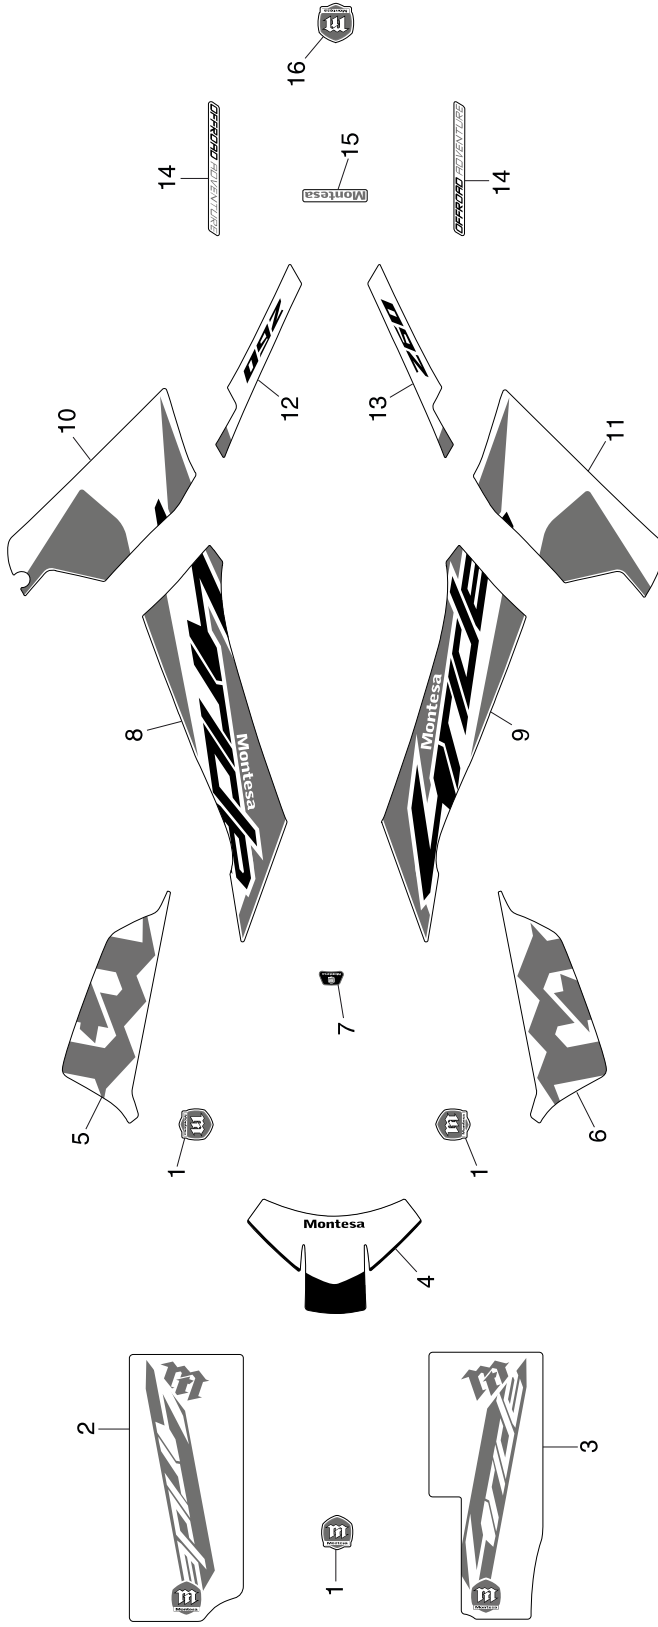

Block No.
F-24
Emblem Stripe

No.	Part Number	Description	Qty.	FRT	No.	Part Number	Description	Qty.	FRT
1	87131-NN4-P10	STRIPE EMBLEM FR FENDER.....	3	-					
2	87139-NN4-P80	STRIPE R, FR. FORK	1	-					
3	87140-NN4-P80	STRIPE L, FR. FORK	1	-					
4	87143-NN4-P80	STRIPE H/L VISOR.....	1	-					
5	87137-NN4-P80	STRIPE M COWL R SIDE.....	1	-					
6	87138-NN4-P80	STRIPE M COWL L SIDE	1	-					
7	86150-NN4-K10	EMBLEM "MONTESA"	1	-					
8	87132-NN4-P80	STRIPE COWL R SIDE	1	-					
9	87133-NN4-P80	STRIPE COWL L SIDE.....	1	-					
10	87153-NN4-P80	STRIPE R SIDE	1	-					
11	87154-NN4-P80	STRIPE L SIDE	1	-					
12	87149-NN4-P80	260 STRIPE R SEAT BOX.....	1	-					
13	87150-NN4-P80	260 STRIPE L SEAT BOX	1	-					
14	87135-NN4-L80	STRIPES RR FENDER.....	2	-					
15	87155-NN4-N80	MARK MONTESA FENDER RR.....	1	-					
16	87136-NN4-N80	EMBLEM RR FENDER	1	-					