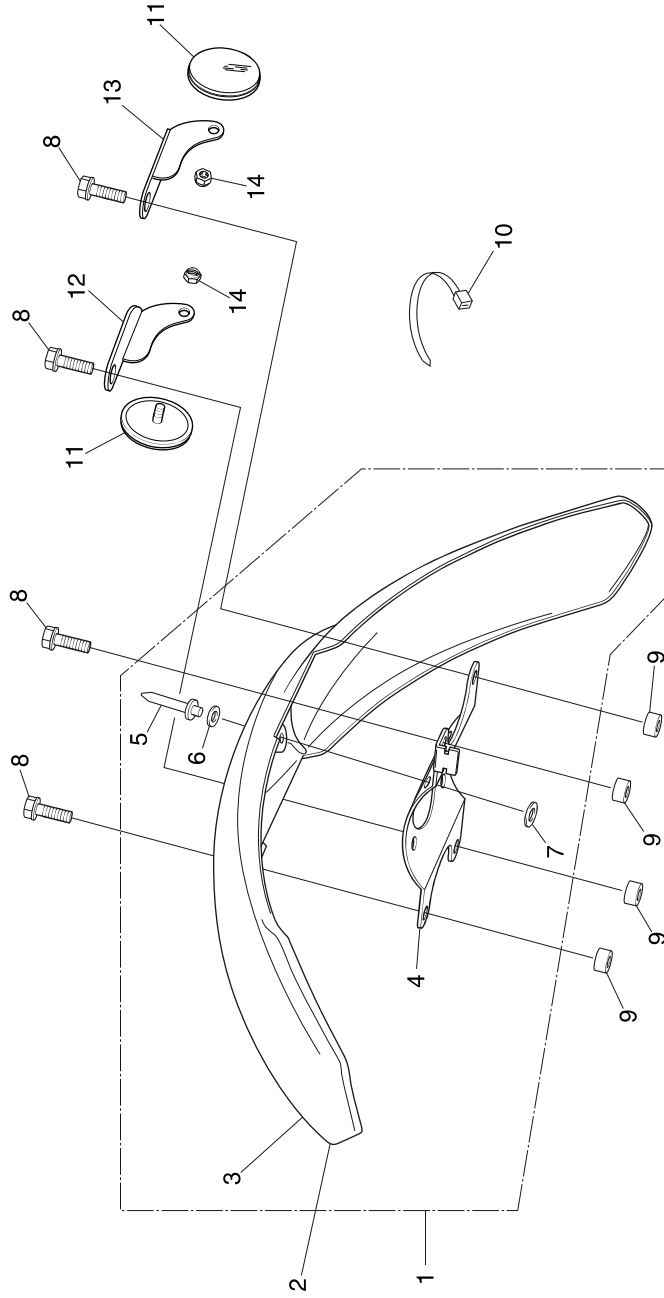

Block No.  
**F-6**  
Front fender

No.	Part Number	Description	Qty.	FRT	No.	Part Number	Description	Qty.	FRT
1	61100-NN4-P80	FENDER COMP, FR (WHITE) .....	1	0.1					
2	61101-NN4-P80	FRONT FENDER (WHITE) WITHOUT DECALS .....	1	—					
3	61050-NN4-P80	FRONT FENDER WITH DECALS .....	1	—					
4	61105-NN4-J10	STRAY, FRONT FENDER .....	1	0.2					
5	90851-NN4-B00	RIVET 4,8 x 14 mm .....	4	—					
6	94101-05000	WASHER, PLAIN 5 mm .....	4	—					
7	61102-NN3-820	SPECIAL WASHER .....	4	—					
8	96001-0602200	BOLT, FLANGE 6X22 .....	4	—					
9	61108-NN4-L80	COLLAR 8mm .....	4	—					
10	90602-NN4-600	TIE-BAND BLACK 150mm .....	1	—					
11	33741-NN4-M11	REFLEX REFLECTOR .....	2	—					
12	33742-NN4-M10	STAY RH REFLECTOR .....	1	—					
13	33743-NN4-M10	STAY LH REFLECTOR .....	1	—					
14	90201-NN4-600	NUT M4 .....	2	—					