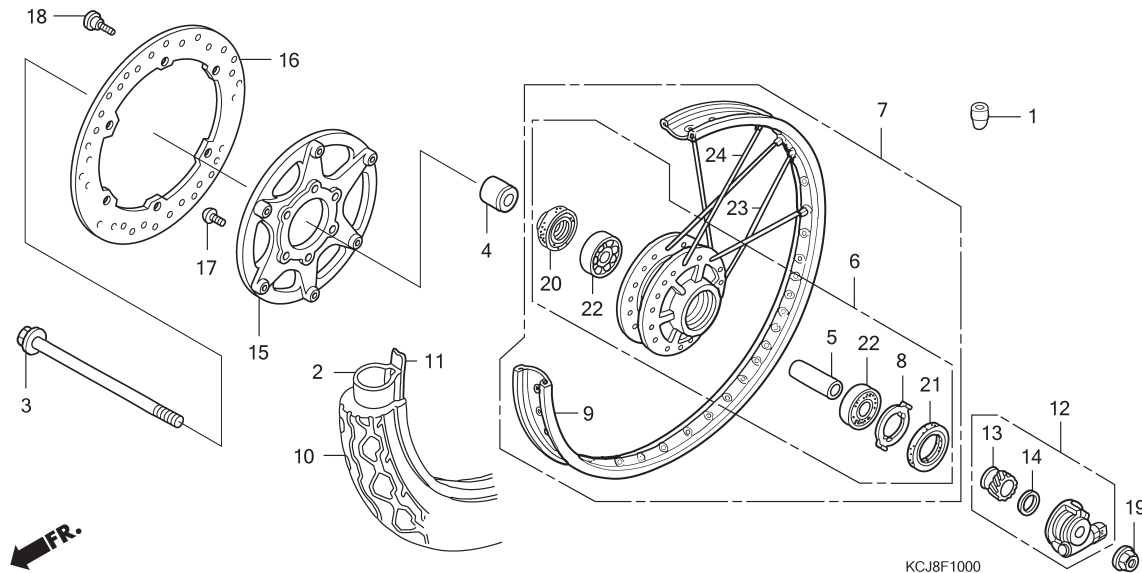

F - 10 Front Wheel (Spoke)

No. Service item	F.R.T.	No.	Part Number	Description	QTY	Notes
		19	90306-KGH-901	NUT, U, 12MM	1	SW
		20	91252-KGH-901	DUST SEAL, 23X37X7	1	SW
			91252-KGH-902	DUST SEAL, 23X37X7	1	SW
		21	91258-KGH-902	DUST SEAL, 40X50X5	1	SW
			91258-410-013	DUST SEAL, 40X50X5	1	SW
		22	96140-63010-10	BEARING, RADIAL BALL, 6301U	2	SW
		23	97226-52230-P0	SPOKE SET (B9X195) (INSIDE)	18	SW
		24	97550-52229-P0	SPOKE SET (B9X194.5) (OUTSIDE)	18	SW