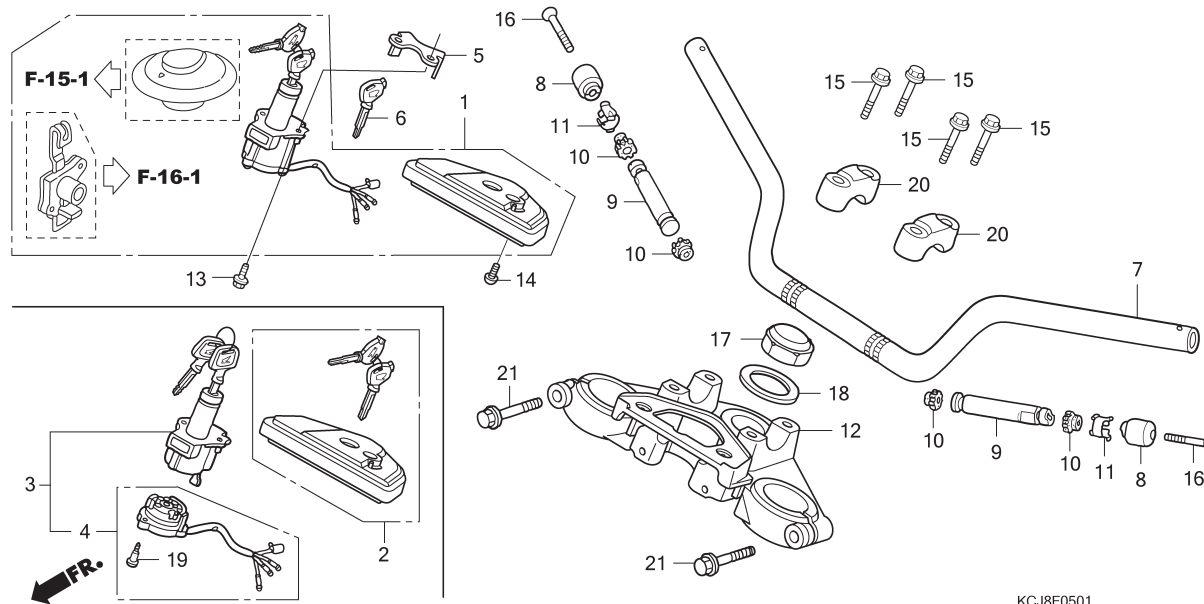

# F - 5 - 1

## Handle Pipe / Top Bridge (New Tiger Revo)

KCJ8F0501

No.	Service item	F.R.T.	No.	Part Number	Description	QTY	Notes
1	KEY SET.....	0.9	1	35010-KCJ-650	KEY SET	1	
2	KEY, SHUTTER.....	0.5	2	35011-KEH-600	SHUTTER SET, KEY (6KEYTOP1REORDER)	1	
3	SWITCH, COMBINATION & LOCK.....	0.5	3	35100-KCJ-651	SWITCH ASSY., COMBINATION &	1	
4	BASE, CONTACT.....	0.4	4	35101-KCJ-651	BASE COMP., CONTACT	1	
			5	35106-KTC-900	COVER, COMBINATION SWITCH	1	
7	PIPE, STEERING HANDLE.....	0.5					
9	WEIGHT B, HANDLE :LEFT.....	0.2	6	35121-KEH-600	KEY, BLANK (60KEYTOP2REORDER)	1	
	WEIGHT B, HANDLE :RIGHT.....	0.2	7	53100-KCJ-660	PIPE, STEERING HANDLE	1	
	WEIGHT B, HANDLE :BOTH.....	0.4	8	53104-KCJ-770	WEIGHT A, STEERING HANDLE	2	
			9	53104-KR3-000	WEIGHT B, HANDLE	2	
12	BRIDGE, FORK TOP.....	0.6	10	53107-MB6-630	RUBBER B, HANDLE WEIGHT	4	
			11	53108-MB6-630	RING, HANDLE WEIGHT SNAP	2	
			12	53230-KEH-600	BRIDGE, FORK TOP	1	
			13	90104-KEH-600	BOLT, FLANGE, 8X22	2	
			14	90105-KEB-620	BOLT, ONE WAY, 6X12	2	
			15	90117-KW1-900	BOLT, FLANGE, 6X28	4	
			16	90191-MJ0-940	SCREW, OVAL, 6X40	2	
			17	90304-159-000	NUT, STEERING STEM	1	
			18	90503-051-870	WASHER, STEERING STEM	1	
			19	91059-KY2-711	SCREW, TAPPING, 3X16	3	
			20	95014-21201	HOLDER A2, HANDLE PIPE UPPER	2	
			21	95701-08035-07	BOLT, FLANGE, 8X35	2	