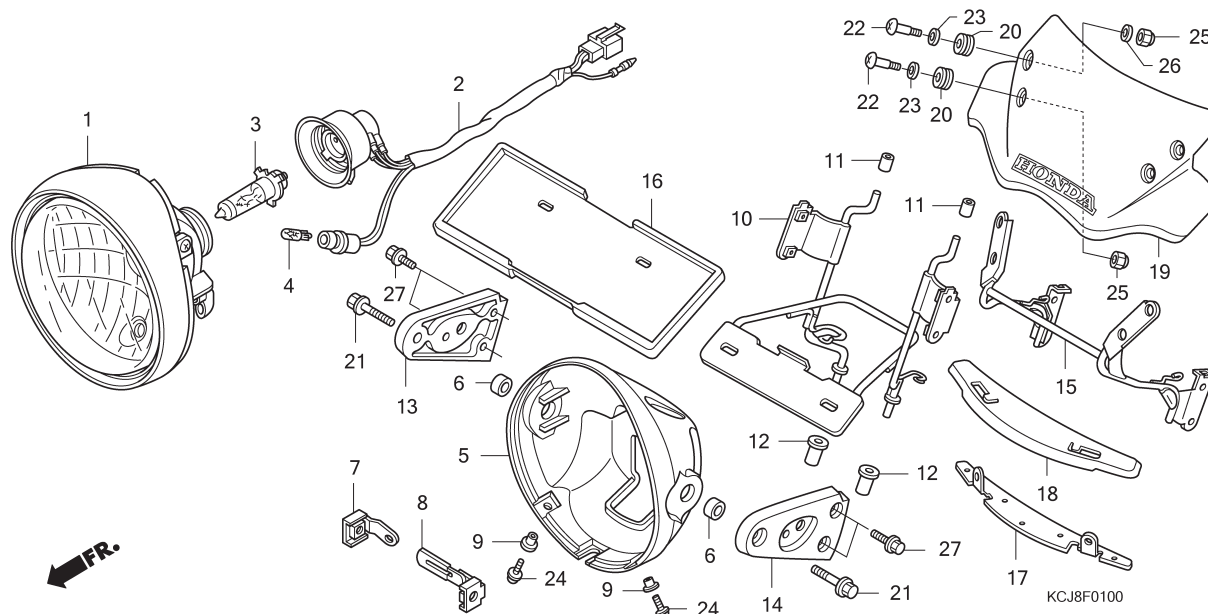

## Headlight (Tiger Revo)

No.	Service item	F.R.T.	No.	Part Number	Description	QTY	Notes
1	HEADLIGHT UNIT.....	0.1	1	33120-KCJ-661	HEADLIGHT UNIT	1	
2	SOCKET, HEADLIGHT.....	0.2	2	33130-KCJ-661	SOCKET COMP., HEADLIGHT	1	
3	BULB, HEADLIGHT.....	0.1	3	34901-KC5-003	BULB, HEADLIGHT (12V 35/36.5W)	1	
4	BULB, POSITION LIGHT.....	0.1	4	34908-GAC-003	BULB, WEDGE BASE (12V 3.4W)	1	
5	CASE, HEADLIGHT.....	0.3	5	61300-KCJ-660	CASE, HEADLIGHT	1	
10	STAY, HEADLIGHT.....	0.8	6	61302-KCK-900	COLLAR, HEADLIGHT CASE	2	
13	PLATE, HEADLIGHT :RIGHT.....	0.2	7	61303-KCJ-660	NUT, R. HEADLIGHT CASE	1	
14	PLATE, HEADLIGHT :LEFT.....	0.2	8	61303-198-D00	NUT, R. HEADLIGHT CASE	1	
	PLATE, HEADLIGHT :BOTH.....	0.3	9	61304-KCJ-660	COLLAR, HEADLIGHT SETTING	2	
15	STAY, METER VISOR.....	0.4	10	61311-KCJ-660	STAY, HEADLIGHT	1	
17	VISOR, METER.....	0.2	11	61312-KBP-900	BOOT, HEADLIGHT BRACKET	2	
			12	61312-358-300	GROMMET, HEADLIGHT CASE	2	
			13	61313-KCJ-660ZA	BRACKET, R. HEADLIGHT CASE	1	
					*NH1* ..... BLACK	1	CW
					*NH255M* ..... SHIMMER SILVER METALLIC	1	SW
			14	61314-KCJ-660ZA	BRACKET, L. HEADLIGHT CASE	1	
					*NH1* ..... BLACK	1	CW
					*NH255M* ..... SHIMMER SILVER METALLIC	1	SW
			15	61315-KCJ-660	STAY, VISOR	1	