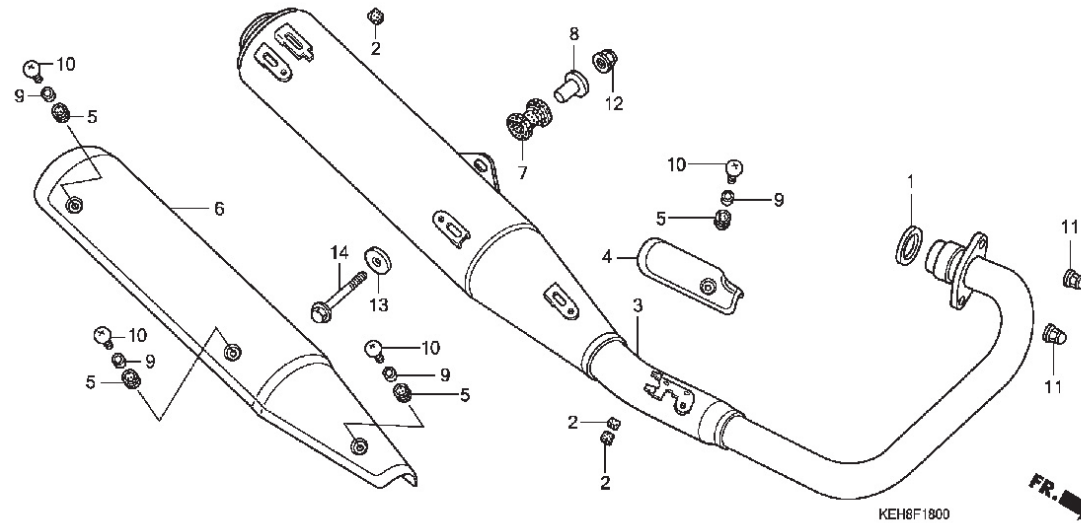

# F - 18

## Exhaust Muffler

Bagian yang diservice	F.R.T.	Nomor Petunjuk	Nomor Part	Uraian Part	Jumlah	Nomor Serie	Catatan
GASKET, EXHAUST PIPE .....	0.2	1	18291-MN5-650	GASKET, EX. PIPE	1		
3 313120 MUFFLER .....	0.3	2	18293-KPK-900	RUBBER, PROTECTOR PACKING	3		
6 313121 PROTECTOR, MUFFLER .....	0.1	3	18300-KEH-600	MUFFLER COMP., EX.	1		
		4	18313-KEH-600	COVER, JOINT EXHAUST	1		
		5	18345-MBT-610	RUBBER, PROTECTOR MOUNTING	4		
		6	18355-KEH-600	COVER, MUFFLER	1		
		7	18421-438-670	RUBBER, MUFFLER MOUNTING	1		
		8	18442-KEH-600	COLLAR, MUFFLER MOUNTING	1		
		9	33619-459-840	COLLAR, WINKER STAY	4		
		10	90108-KPH-880	BOLT, BODY COVER SETTING	4		
		11	90304-KCT-690	NUT, HEX. CAP, 7MM	2		
		12	94050-10000	NUT, FLANGE, 10MM	1		
		13	94103-10000	WASHER, PLAIN, 10MM	1		
		☆	18200-KEH-600	MUFFLER ASST, EX	1		