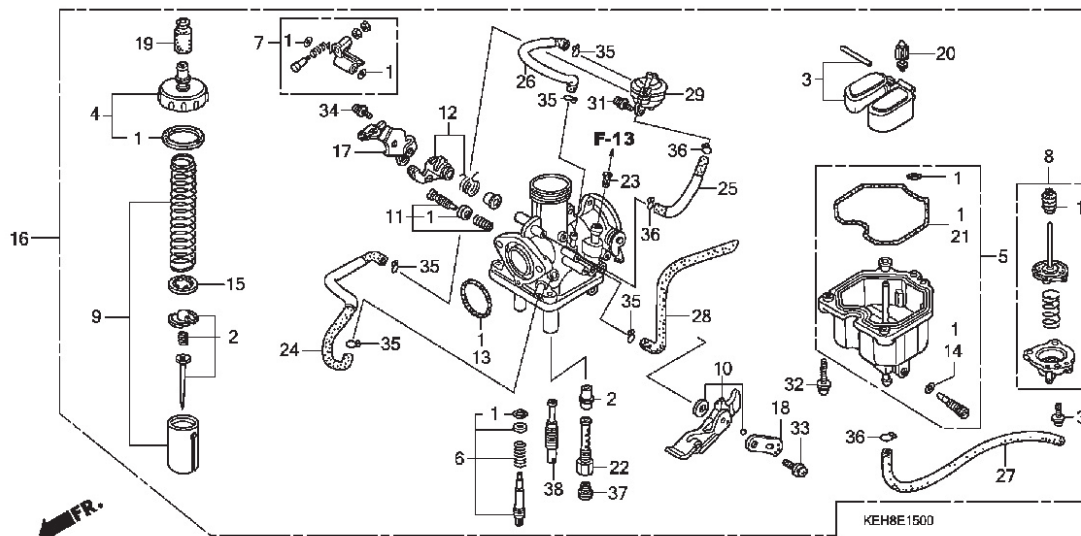

E - 15

Carburetor

Bagian yang diservice	F.R.T.	Nomor Petunjuk	Nomor Part	Uraian Part	Jumlah	Nomor Serie	Catatan
NEEDLE, JET	0.6	1	16010-KEH-900	GASKET SET	1		
FLOAT OR FLOAT VALVE	0.5	2	16012-KEH-602	NEEDLE SET, JET	1		
TOP SET, CARBURETOR	0.2	3	16013-KEH-900	FLOAT SET	1		
CHAMBER, FLOAT	0.5	4	16014-KEH-601	TOP SET	1		
PUMP SET, ACCELERATOR	0.5	5	16015-KEH-900	CHAMBER SET, FLOAT	1		
VALVE, THROTTLE	0.3						
LEVER, CHOKE : CARBURETOR		6	16016-KRM-841	SCREW SET A	1		
SIDE	0.1	7	16018-KEH-900	ARM SET, PUMP	1		
CARBURETOR ASSEMBLY	0.5	8	16021-KC5-004	DIAPHRAGM SET, PUMP	1		
VALVE, AIR CUT	0.3	9	16022-KEH-601	VALVE SET, THROTTLE	1		
JET, MAIN	0.5	10	16025-KEH-601	LEVER SET, CHOKE	1		
		11	16028-KEH-900	SCREW SET B	1		
		12	16031-KEH-900	ARM SET, PUMP	1		
		13	16075-GHB-B70	O-RING, 2.4X29	1		
		14	16075-GHB-640	O-RING, 1.3X4.3	1		
		15	16092-HM8-A01	PLATE B, VALVE	1		
		16	16100-KEH-602	CARBURETOR ASSY. (PDD1G A)	1		
		17	16119-KEH-601	PLATE, STAY	1		
		18	16119-440-004	PLATE, STAY	1		
		19	16148-KB1-921	CAP, CABLE SEALING	1		
		20	16155-413-751	VALVE COMP., FLOAT	1		
		21	16163-KCS-920	GASKET, FLOAT CHAMBER	1		
		22	16165-KEH-900	HOLDER, NEEDLE JET	1		
		23	16176-HM8-B01	SCREEN, FUEL STRAINER	1		
		24	16196-KEH-602	TUBE COMP..	1		
		25	16197-KEH-602	TUBE COMP	1		