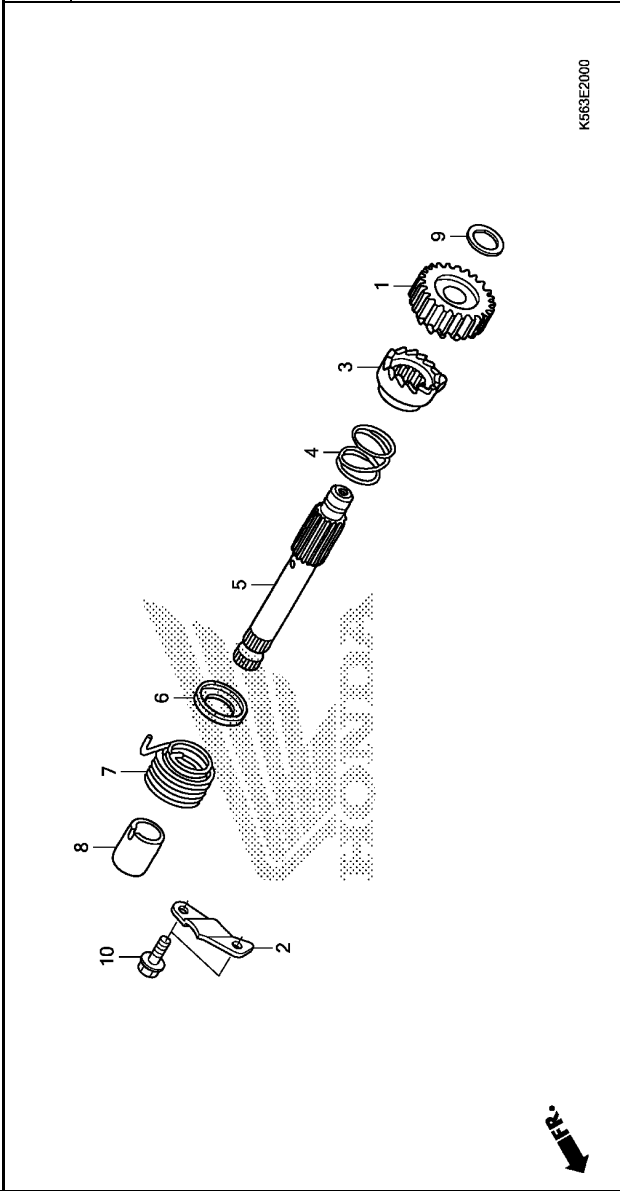

KICK STARTER SPINDLE

Ref. No.	L.O.N.	(Relative ref. Number)	Description	F.R.T.
1	1121A0	(3,4)	PINION, KICK STARTER	1-1
5	1121A2		SPINDLE, KICK STARTER	1-1
7	112103		SPRING, KICK STARTER RETURN	1-1

K563E2000

Ref. No.	Part No.	Description	Reqd. QTY		Serial No.	Parts catalogue code
			FS	G		
1	28211-K56-N00	PINION, KICK STARTER(22T)	1			
2	28215-KGH-900	PLATE, KICK STOPPER	1			
3	28221-K56-N00	RATCHET, STARTER DRIVE	1			
4	28223-KM7-701	SPRING, RATCHET	1			
5	28251-K15-900	SPINDLE, KICK STARTER	1			
6	28254-437-000	SEAT, RATCHET SPRING	1			
7	28261-KGH-900	SPRING, KICK RETURN	1			
8	28282-KGH-900	COLLAR, KICK SPRING	1			
9	90451-KGH-900	WASHER, SPECIAL, 14MM	1			
10	95701-06016-00	BOLT, FLANGE, 6X16	2			