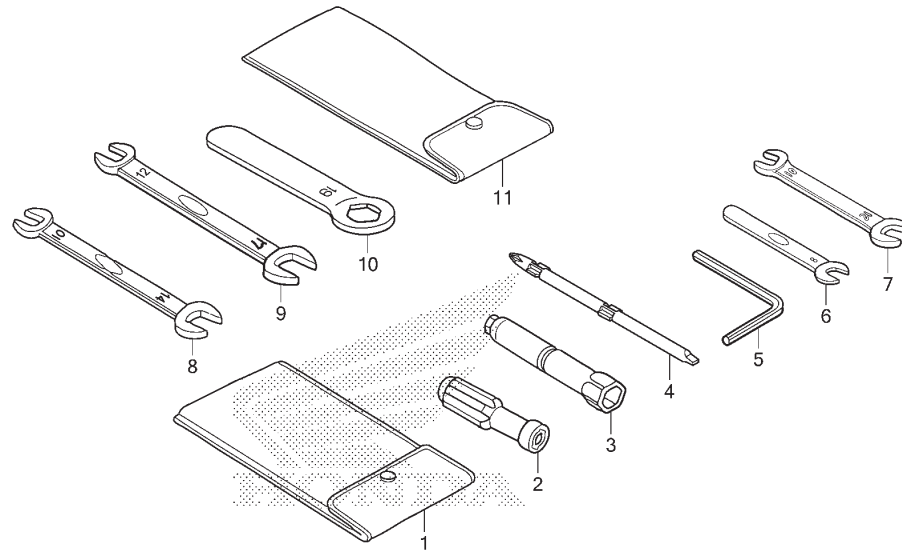

# TOOLS

K56GF4800

No. Ref.	L.O.N.	(Nomor ref. relatif) Deskripsi	F.R.T.
----------	--------	-----------------------------------	--------

TIDAK ADA INFORMASI.....

No. Ref.	No. Part	Deskripsi	Jumlah <small>SUPRA GTR 150 (FS150F) 2016(G)</small>	No. Seri	Kode Parts Catalog
1	83642-171-000	BAG, OWNERS MANUAL.....	1		
2	89103-538-000	GRIP.....	(1)		
3	89216-KPP-900	WRENCH, SPARK PLUG.....	1		
4	89217-KGH-600	DRIVER, SCREW.....	(1)		
5	89221-MGZ-J00	WRENCH, HEX., 5MM.....	1		
6	99001-08000	SPANNER, 8.....	(1)		
7	99001-10120	SPANNER, 10X12.....	(1)		
8	99001-10140	SPANNER, 10X14.....	1		
9	99001-12170	SPANNER, 12X17.....	(1)		
10	99006-19000	WRENCH, EYE, 19MM.....	(1)		
11	99008-01600	BAG, TOOL, 160MM.....	1		