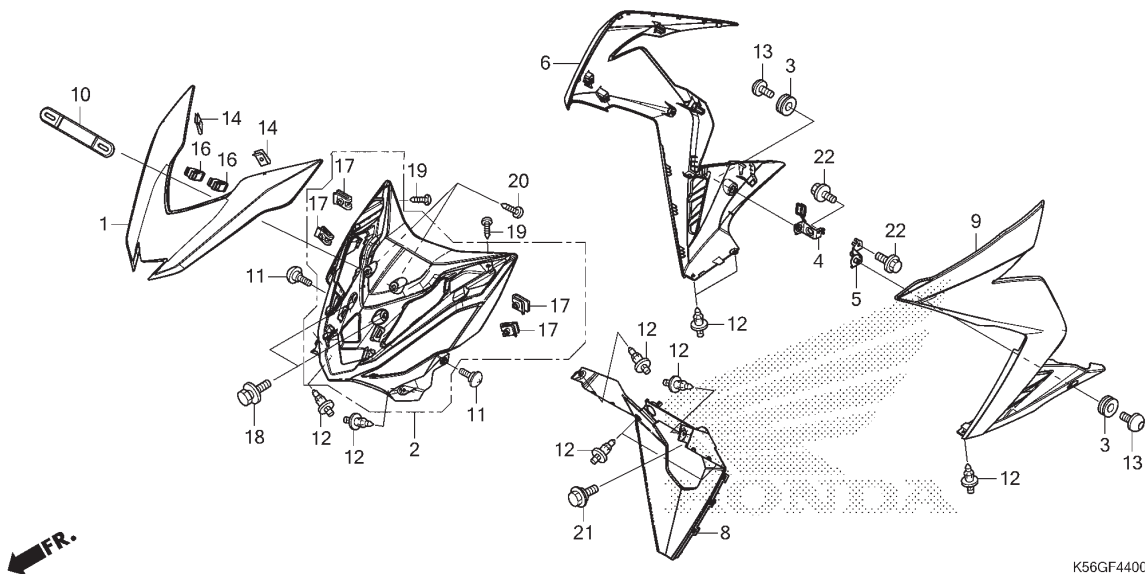

F-44

FRONT COVER/SIDE COVER

K56GF4400

No. Ref.	No. Part	Deskripsi	Jumlah SUPRA GTR 150 (FS150F) 2016(G)	No. Seri	Kode Parts Catalog
13	90132-KPP-T01	SCREW, PAN, 6X10.....	2		
14	90302-KWW-A00	NUT, SPRING, 4MM.....	2		
16	90666-SDA-A01	CLIP, SNAP FITTING(PO) (NATURAL)	2		
17	90677-KAN-T00	NUT, CLIP, 5MM.....	4		
18	93404-06012-09	BOLT-WASHER, 6X12.....	2		
19	93903-24480	SCREW, TAPPING, 4X16.....	2		
20	93903-35310	SCREW, TAPPING, 5X16.....	2		
21	90111-162-000	BOLT, FLANGE, 6MM.....	1		
22	96001-06012-00	BOLT, FLANGE, 6X12.....	2		