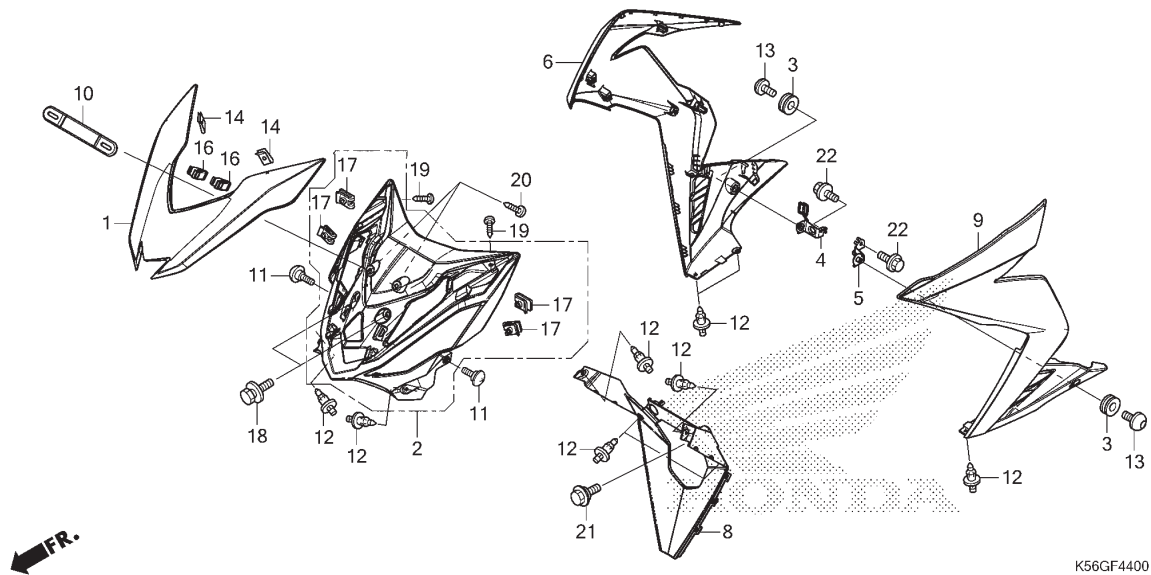

F-44

FRONT COVER/SIDE COVER

No. Ref.	L.O.N.	(Nomor ref. relatif) Deskripsi	F.R.T.
1	413122	COVER, FRONT CENTER.....	0,5
2	4111E3	COVER, FRONT.....	0,7
CATATAN: Tidak termasuk No. Ref. 17			
6	4111H9	COVER, SIDE :RIGHT.....	0,2
8	413130	COVER, FRONT LOWER.....	0,3
9	4111H8	COVER, SIDE :LEFT.....	0,2
	4111J0	COVER, SIDE :KEDUA-DUANYA.....	0,4

3

No. Ref.	No. Part	Deskripsi	Jumlah SUPRA GTR 150 (FS150F) 2016(G)	No. Seri	Kode Parts Catalog
1	64301-K56-N10ZC	COVER, FR. TOP *PB406M* MAT ION BLUE METALLIC	1	-----	3IN
	64301-K56-N10ZD	*NH436M* MAT GUNPOWDER BLACK METALLIC	1	-----	3IN
	64301-K56-N10ZA	*R342C* .CANDY PROMINENCE RED	1	-----	IN
	64301-K56-N10ZE	*NH341P* PEARL FADELESS WHITE	1	-----	IN
2	6430C-K56-N40	COVER ASSY., FR. *R364R*BAROLO RED R	1	-----	3IN
	6430C-K56-N10	*NH1*BLACK	1	-----	IN
3	64312-KWW-640	GROMMET, MAIN PIPE COVER.....	2	-----	
4	64341-K56-N10	STAY, R. UNDER COVER.....	1	-----	
5	64342-K56-N10	STAY, L. UNDER COVER.....	1	-----	
6	64610-K56-N10MIB	COVER, R. SIDE(WL) *PB406M*MAT ION BLUE METALLIC	1	-----	3IN
	64610-K56-N10MGB	*NH436M* MAT GUNPOWDER BLACK METALLIC	1	-----	3IN
	64610-K56-N10CPR	*R342C* .CANDY PROMINENCE RED	1	-----	IN
	64610-K56-N10PFW	*NH341P* PEARL FADELESS WHITE	1	-----	IN
8	64630-K56-N10	COVER, LOWER.....	1	-----	
9	64620-K56-N10MIB	COVER, L. SIDE(WL) *PB406M*MAT ION BLUE METALLIC	1	-----	3IN
	64620-K56-N10MGB	*NH436M* MAT GUNPOWDER BLACK METALLIC	1	-----	3IN
	64620-K56-N10CPR	*R342C* .CANDY PROMINENCE RED	1	-----	IN
	64620-K56-N100FW	*NH341P* PEARL FADELESS WHITE	1	-----	IN
10	81110-KYZ-900	BRACKET, FR. NUMBER PLATE.....	1	-----	
11	90115-KW7-900	SCREW, VISOR SPECIAL SETTING..	2	-----	
12	90116-SP0-004	CLIP, BUMPER SEAL.....	9	-----	