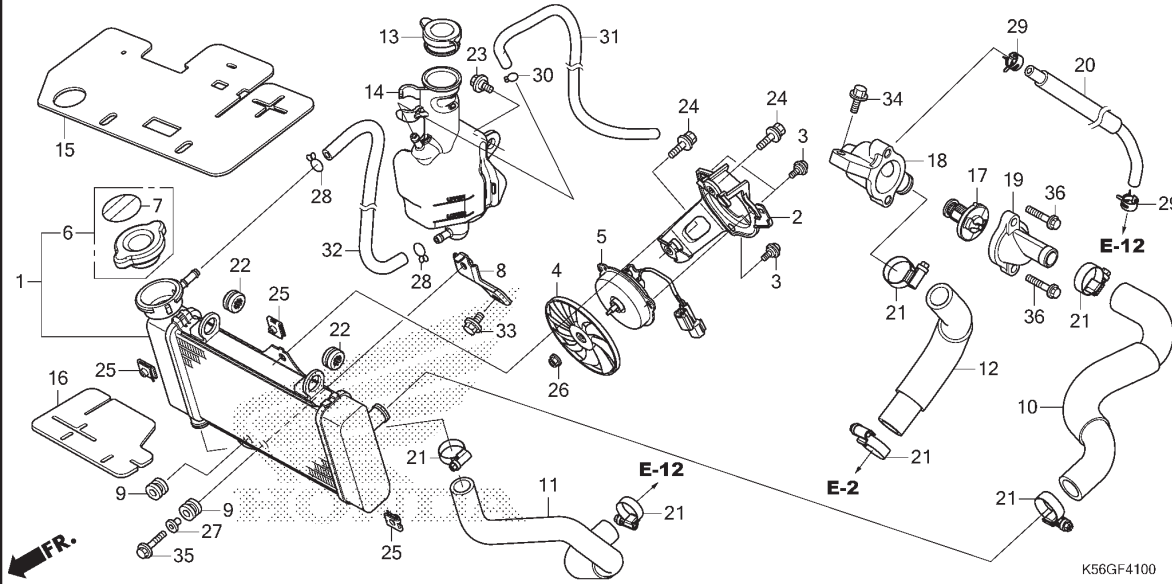

F-41

RADIATOR

No. Ref.	No. Part	Deskripsi	Jumlah SUPRA GTR 150 (FS150F) 2016(G)	No. Seri	Kode Parts Catalog
26	90315-MFL-003	NUT, FLANGE, 3MM.....	1		
27	90501-GR2-000	COLLAR, 6.2X11.....	1		
28	95002-02101	CLIP, TUBE (B10).....	2		
29	95002-41050-09	CLAMP, TUBE (D10.5).....	2		
30	95002-50000	CLIP, TUBE (C9).....	1		
31	19108-K56-N10	TUBE, RESERVE TANK OVERFLOW...	1		
32	95005-55370-20	TUBE, 5.3X370 (95005-55001-20M)	1		
33	95701-06014-00	BOLT, FLANGE, 6X14.....	1		
34	95701-06016-00	BOLT, FLANGE, 6X16.....	1		
35	95701-06022-01	BOLT, FLANGE, 6X22.....	1		
36	96001-06025-00	BOLT, FLANGE, 6X25.....	2		