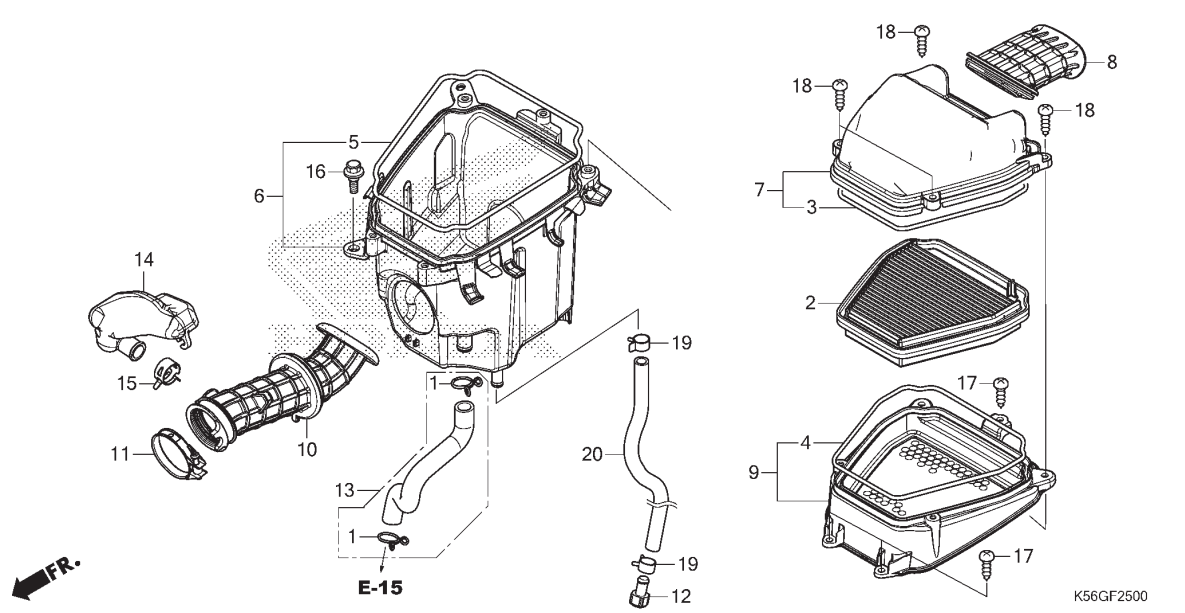

F-25

AIR CLEANER

No. Ref.	L.O.N.	(Nomor ref. relatif) Deskripsi	F.R.T.
2		(3,4)	
	312105	ELEMENT, AIR CLEANER.....	0,1
6	3121A5	CASE, AIR CLEANER.....	1,1
7		(8)	
	312102	COVER, AIR CLEANER CASE.....	0,1
9		(5)	
	3121A8	BASE, AIR CLEANER ELEMENT.....	0,1
10	3121B6	TUBE, AIR CLEANER CONNECTING...	1,1
14	3121C1	RESONATOR.....	1,0

FR.

3

No. Ref.	No. Part	Deskripsi	Jumlah SUPRA GTR 150 (FS150F) 2016(G)	No. Seri	Kode Parts Catalog
1	15772-MN1-670	CLIP B, BREATHER TUBE.....	2		
2	17210-K56-N00	ELEMENT COMP., AIR CLEANER....	1		
3	17213-K56-N00	SEAL, ELEMENT.....	1		
4	17213-K56-N00	SEAL, ELEMENT.....	1		
5	17214-K56-N00	SEAL, AIR CLEANER CASE.....	1		
6	17225-K56-N00	CASE SUB ASSY., AIR CLEANER...	1		
7	17235-K56-N00	COVER SUB ASSY., AIR CLEANER..	1		
8	17240-K56-N00	DUCT, INLET.....	1		
9	17245-K56-N00	HOLDER SUB ASSY., ELEMENT.....	1		
10	17253-K56-N00	TUBE, AIR CLEANER CONNECTING..	1		
11	17256-K56-N00	BAND, AIR CLEANER CONNECTING TUBE(42)	1		
12	17370-419-701	PLUG, BREATHER TUBE.....	1		
13	1737A-K56-N00	TUBE, BREATHER.....	1		
14	17410-K56-N00	RESONATOR.....	1		
15	19509-KPH-900	CLAMP, TUBE(D19).....	1		
16	90116-KVB-900	BOLT, FLANGE, 6MM.....	1		
17	93903-25480	SCREW, TAPPING, 5X20.....	3		
18	93903-25581	SCREW, TAPPING, 5X25.....	4		
19	95002-41200-08	CLAMP, TUBE(D12).....	2		
20	95003-23030-31	TUBE, VINYL, 8X12X300.....	1		