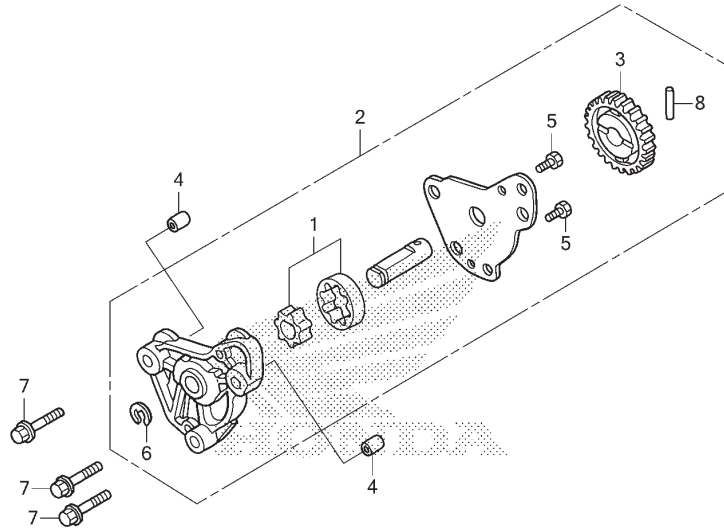

E-14

OIL PUMP

FR. 
K56GE1400

No. Ref.	L.O.N.	(Nomor ref. relatif) Deskripsi	F.R.T.
1	1131C7	ROTOR, OIL PUMP	0,9
2	113105	PUMP ASSY., OIL	0,8
3	1131C4	GEAR, OIL PUMP DRIVEN.....	0,9

No. Ref.	No. Part	Deskripsi	Jumlah <small>SUPRA GTR 150 (FS150F) 2016(G)</small>	No. Seri	Kode Parts Catalog
1	15021-436-000	ROTOR SET, OIL PUMP	1		
2	15100-KPP-T01	OIL PUMP ASSY.	1		
3	15133-KPP-T00	GEAR, OIL PUMP DRIVEN(25T)	1		
4	90702-KFM-900	DOWEL PIN, 8X12	2		
5	93301-05012-0J	BOLT, HEX., 5X12	2		
6	94540-06018	E-RING, 6MM	1		
7	95701-06035-00	BOLT, FLANGE, 6X35	3		
8	96220-40238	ROLLER, 4X23.8	1		