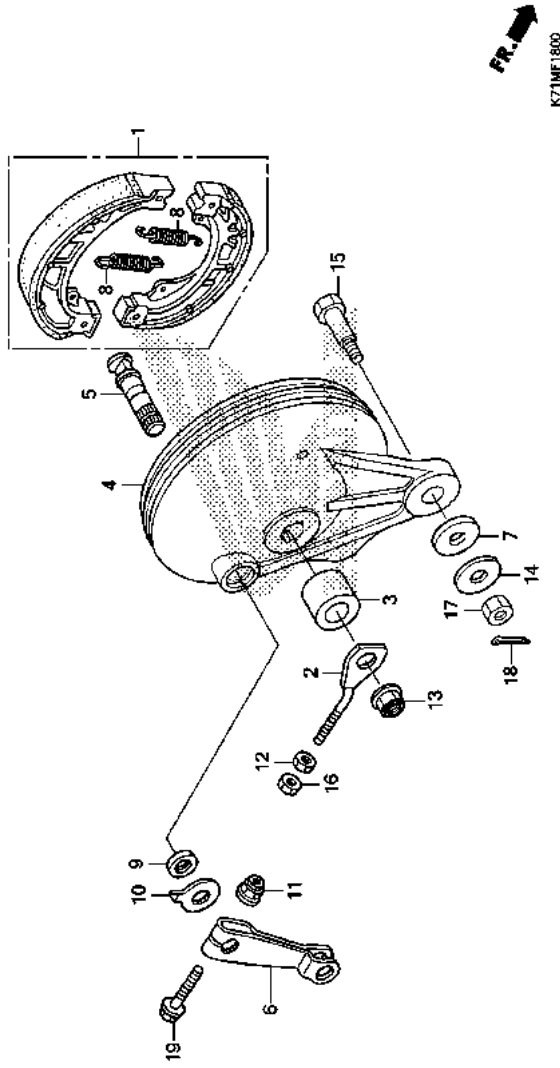

F-18

REAR BRAKE PANEL

Ref. No.	L.O.N.	(Relative ref. Number)	Description	F.R.T.
1	711140		SHOE (PAD) SET, BRAKE : REAR	0.4
4	7111A9		PANEL, REAR BRAKE	0.5
5	7111B4		CAM, BRAKE : REAR	0.5
6	7111C4		ARM, BRAKE : REAR	0.1

Ref. No.	Part No.	Description	Reqd. QTY		Serial No.	Parts catalogue code
			AFS110	MCS MD		
			L	L		
1	06430-KPH-900	SHOE SET, BRAKE (NISSIN)	1	1		
	06430-KVR-600	SHOE SET, BRAKE (ASK)	1	1		
2	40543-KMB-600	ADJUSTER, R. CHAIN	1	1		
3	42313-GBG-B20	COLLAR, RR. BRAKE PANEL SIDE	1	1		
4	43100-KMW-640ZD	PANEL COMP., RR. BRAKE *NH303M*	1	1		
	43100-KMW-640ZB	MAT AXIS GRAY METALLIC	1	1		
5	43141-KTM-850	CAM, RR. BRAKE	1	1		
6	43410-KWB-600	ARM, RR. BRAKE	1	1		
7	43434-ME1-670	RUBBER, STOPPER ARM	1	1		
8	45133-028-000	SPRING, BRAKE SHOE	2	2		
9	45134-250-000	DUST SEAL, BRAKE CAM	1	1		
10	45145-KFM-900	INDICATOR, FR. BRAKE (FOR RR.)	1	1		
11	90301-KGH-901	NUT, U, 6MM (FUJI SEIMITSU)	1	1		
12	90302-KBP-900	NUT, SPECIAL, 6MM	1	1		
13	90306-K66-V01	NUT, FLANGE, 12MM (PT)	1	1		
	90306-KGH-901	NUT, U, 12MM (FUJI SEIMITSU)	1	1		
14	90505-425-000	WASHER, 8MM	1	1		
15	92811-10000	BOLT A, BRAKE STOPPER	1	1		
16	94001-06000-0S	NUT, HEX., 6MM	1	1		
17	94001-08000-0S	NUT, HEX., 8MM	1	1		
18	94201-20150	P.IN, SPLIT, 2.0X15	1	1		
19	95701-06035-00	BOLT, FLANGE, 6X35	1	1		