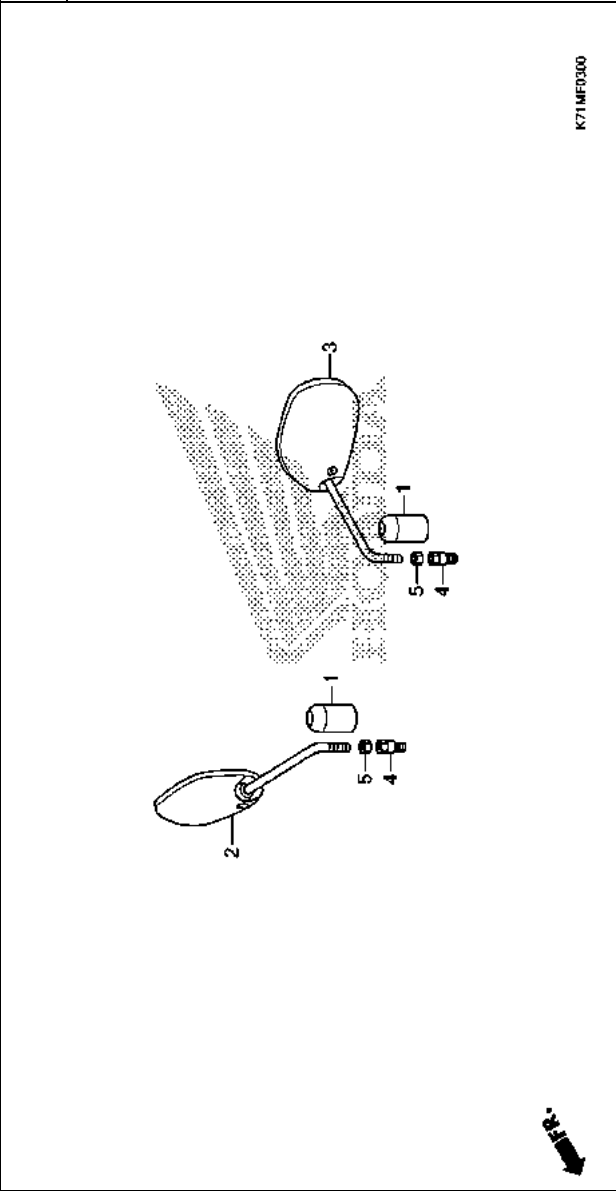

F-3

MIRROR

Ref. No. L.O.N. (Relative ref. Number) Description F.R.T.

K71MF0300

Ref. No.	Part No.	Description	Serial No.		Parts catalogue code
			AFS110	MCS MD	
1	88119-KW-640	CAP, LOCK NUT	2	2	
2	88210-K71-MA1	MIRROR COMP., R.	1	1	
3	88220-K71-MA1	MIRROR COMP., L.	1	1	
4	90101-KZV-J00	BOLT, ADAPTER, 10MM	2	2	
5	90301-KZV-J00	NUT, HEX., 10MM (LEFT HAND THREAD)	2	2	