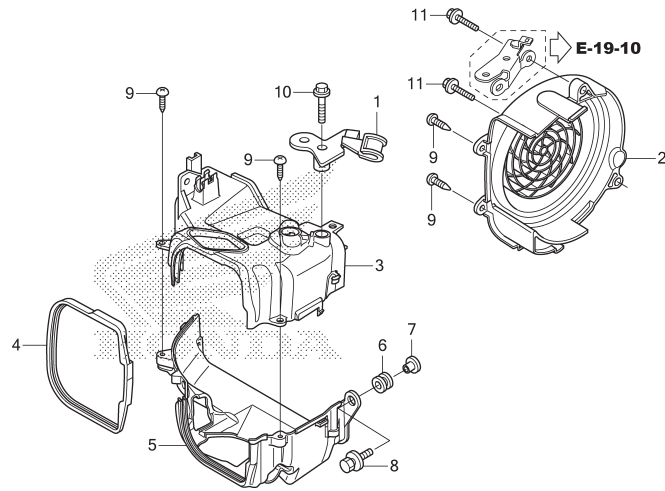

E-1

SHROUD/FAN COVER

No. Ref.	L.O.N.	(Nomor ref. relatif) Deskripsi	F.R.T.
2	1151E0	COVER, FAN	0,10
3	1111U9	SHROUD, ENGINE :UPPER	0,80
5	1111V0	SHROUD, ENGINE :LOWER	0,70
	1111Y1	SHROUD, ENGINE :UPPER & LOWER	1,10

No. Ref.	No. Part	Deskripsi	JUMLAH VARIO 110 PGM-FI (AC1110CB) E	No. Seri	Kode Parts Catalog
1	12160-K25-900	CLAMPER COMP., THROTTLE CABLE	1		
2	19610-KZL-930	COVER COMP., FAN	1		
3	19621-K25-900	SHROUD, IN.	1		
4	19625-GGC-900	SEAL, SHROUD	1		
5	19631-GGC-900	SHROUD, EX.	1		
6	19639-GBC-000	RUBBER, MOUNTING	1		
7	33715-GB0-900	COLLAR, TAILLIGHT SETTING	1		
8	93404-06020-00	BOLT-WASHER, 6X20	1		
9	93903-25380	SCREW, TAPPING, 5X16	4		
10	95701-06030-00	BOLT, FLANGE, 6X30	1		
11	96001-06025-07	BOLT, FLANGE, 6X25	2		