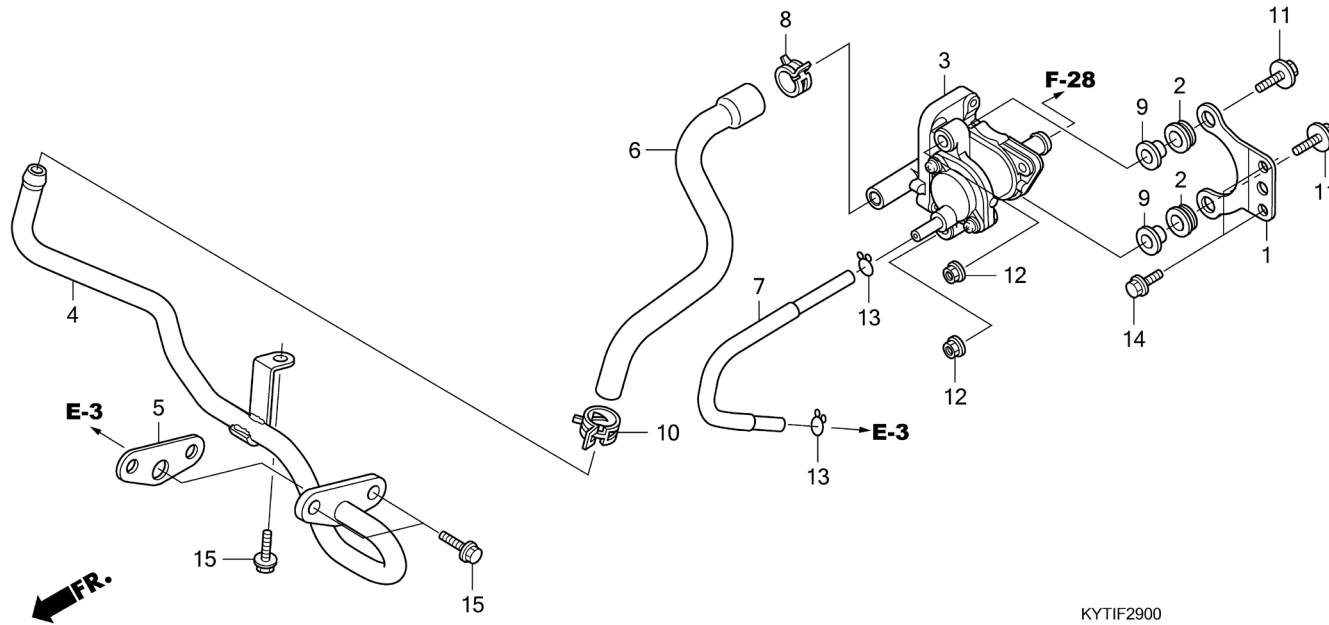

# F - 29 Air Suction Valve

KYTIF2900

Ref No.	(Relative ref. Number) Description	F.R.T.	Ref No.	Part No.	Description	QTY	Notes
3	VALVE, SECONDARY AIR CONTROL.	0,5	1	17240-KVY-900	STAY, AIR SUCTION VALVE.....	1	
4	(5) PIPE, SECONDARY AIR.....	0,2	2	17622-GB7-900	RUBBER, CUSHION.....	2	
			3	18600-KVB-901	VALVE ASSY., AIR SUCTION.....	1	
			4	18640-KVY-900	PIPE COMP., AIR FEED.....	1	
			5	18645-KVY-900	GASKET, AIR FEED PIPE.....	1	
			6	18652-KYT-940	HOSE, AIR SUCTION VALVE.....	1	
			7	18655-KVY-900	TUBE, AIR SUCTION VALVE.....	1	
			8	19509-KVB-900	CLAMP, TUBE (D19).....	1	
			9	90501-124-000	WASHER, FR. COVER SETTING.....	2	
			10	90678-MN5-000	CLIP, FUEL HOSE.....	1	
			11	93404-0603000	BOLT-WASHER, 6X30.....	2	
			12	94050-06000	NUT, FLANGE, 6MM.....	2	
			13	95002-02070	CLIP, TUBE (B7).....	2	
			14	95701-0601200	BOLT, FLANGE, 6X12.....	2	
			15	95701-0601800	BOLT, FLANGE, 6X18.....	3	