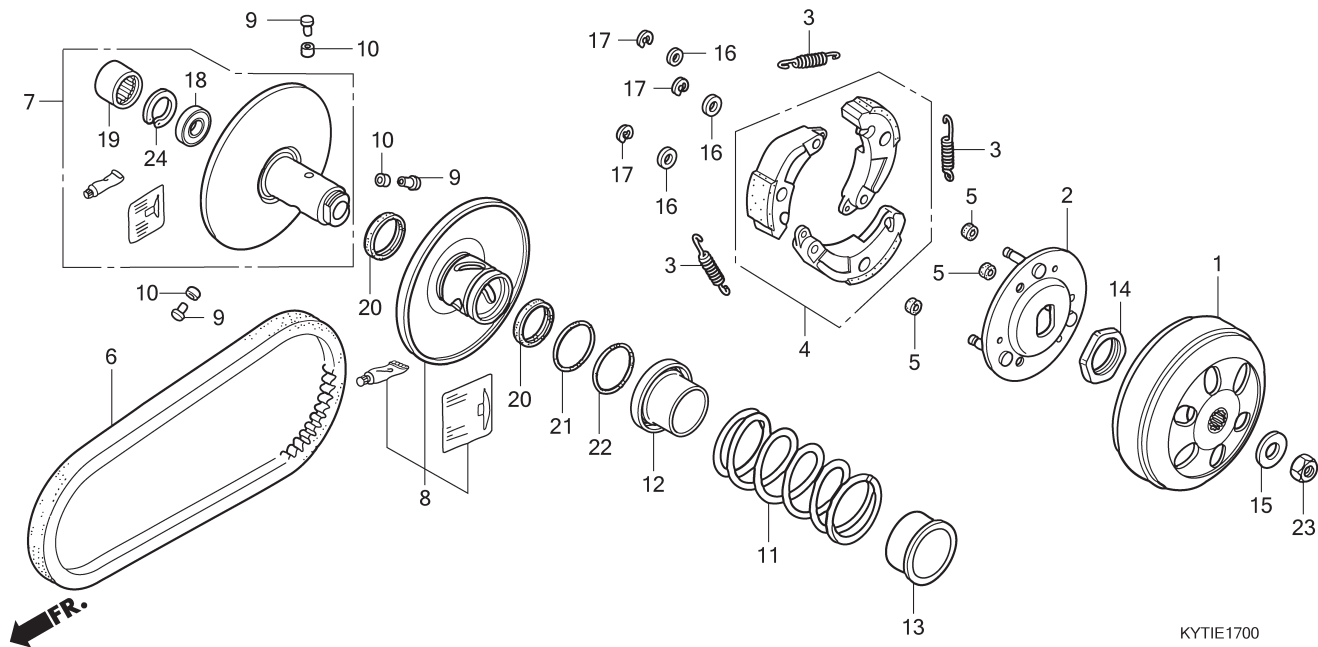

**E - 17**  
**Driven Face**

| Ref No. | (Relative ref. Number) Description | F.R.T. | Ref No. | Part No.      | Description                      | QTY | Notes |
|---------|------------------------------------|--------|---------|---------------|----------------------------------|-----|-------|
| 1       | OUTER, CLUTCH .....                | 0,3    | 1       | 22100-KVY-900 | OUTER COMP., CLUTCH.....         | 1   |       |
| 4       | (2,3) WEIGHT SET, CLUTCH .....     | 0,6    | 2       | 22350-KVY-900 | PLATE COMP., DRIVE.....          | 1   |       |
|         |                                    |        | 3       | 22401-KVY-900 | SPRING, CLUTCH.....              | 3   |       |
| 6       | BELT, DRIVE .....                  | 0,4    | 4       | 22535-KVY-900 | WEIGHT SET, CLUTCH.....          | 1   |       |
| 7       | FACE, DRIVEN .....                 | 0,5    | 5       | 22804-148-000 | RUBBER, CLUTCH DAMPER.....       | 3   |       |
| 8       | (9,10,20) FACE, MOVABLE DRIVEN.... | 0,5    | 6       | 23100-KVY-901 | BELT, DRIVE.....                 | 1   |       |
|         |                                    |        | 7       | 23205-KVY-960 | FACE SET, DRIVEN.....            | 1   |       |
| 11      | (12,13) SPRING, DRIVEN FACE.....   | 0,5    | 8       | 23224-KVY-900 | FACE SET, MOVABLE DRIVEN.....    | 1   |       |
| 19      | (18) BEARING, DRIVEN FACE.....     | 0,6    | 9       | 23225-KSY-900 | PIN, ROLLER GUIDE.....           | 3   |       |
|         | .Ganti 1 bearing tambahan.....     | 0,1    | 10      | 23226-KVB-900 | ROLLER, GUIDE.....               | 3   |       |
|         |                                    |        | 11      | 23233-GCC-000 | SPRING, DRIVEN FACE.....         | 1   |       |
|         |                                    |        | 12      | 23237-GCC-C50 | COLLAR, SEAL.....                | 1   |       |
|         |                                    |        | 13      | 23238-GCC-000 | COLLAR, SPRING.....              | 1   |       |
|         |                                    |        | 14      | 90202-KN7-670 | NUT, SPECIAL, 30MM.....          | 1   |       |
|         |                                    |        | 15      | 90441-GY6-940 | WASHER, 12.2X29X2.5.....         | 1   |       |
|         |                                    |        | 16      | 90442-044-000 | WASHER, THRUST, 6MM.....         | 3   |       |
|         |                                    |        | 17      | 90454-GB2-000 | CIRCLIP, 6MM.....                | 3   |       |
|         |                                    |        | 18      | 91009-KVY-961 | BEARING, RADIAL BALL, 6902U..... | 1   |       |
|         |                                    |        | 19      | 91109-KVY-901 | BEARING, NEEDLE, 20X29X18.....   | 1   |       |
|         |                                    |        | 20      | 91211-GK8-013 | OIL SEAL, 34X39X3.....           | 2   |       |
|         |                                    |        | 21      | 91351-GR1-000 | O-RING, 38.5X2.....              | 1   |       |
|         |                                    |        | 22      | 91351-642-000 | O-RING, PINION CAP.....          | 1   |       |
|         |                                    |        | 23      | 94030-12200   | NUT, HEX., 12MM.....             | 1   |       |
|         |                                    |        | 24      | 94520-28000   | CIRCLIP, INTERNAL, 28MM.....     | 1   |       |