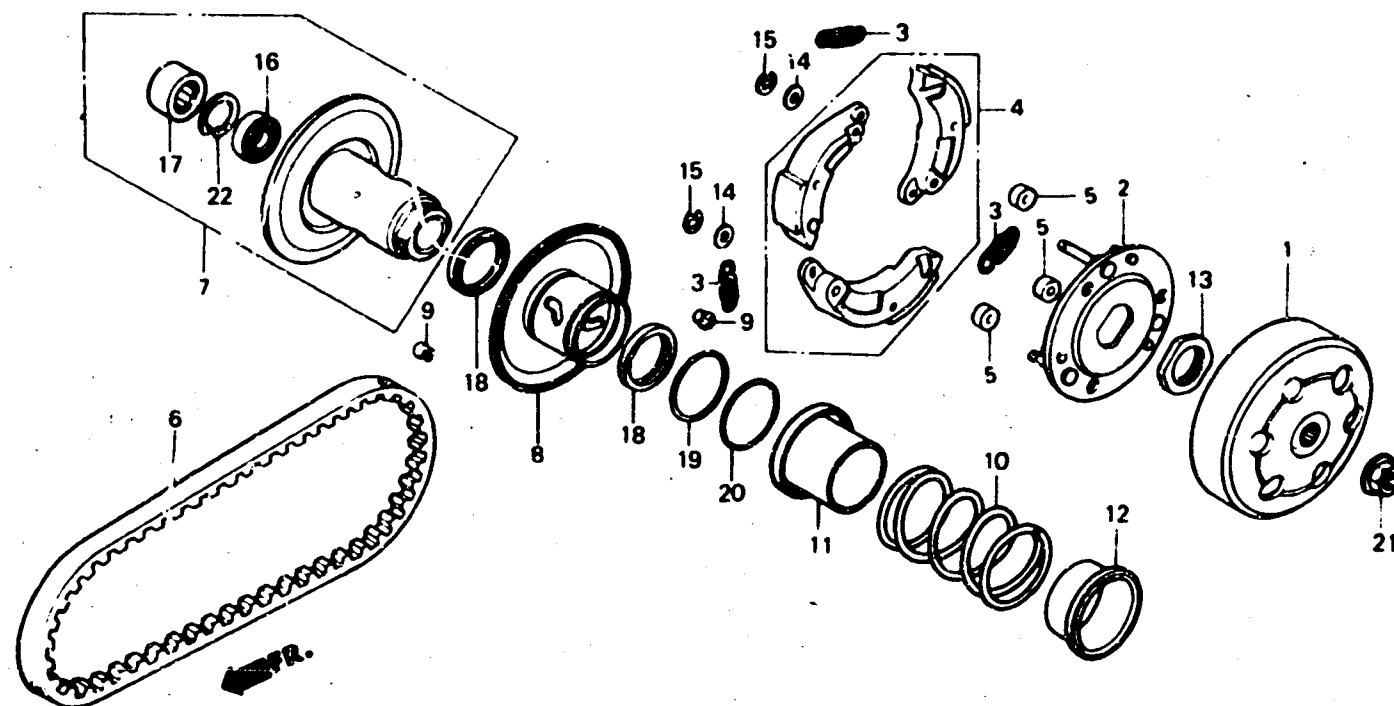

# D 10

## E-7

Driven face

GY18 - E0700

Service item	F.R.T.	Ref. No.	Part No.	Description	Reqd No		Serial No.	Area Code
					M	SM		
		16	91001-GA7-701	BEARING, RADIAL BALL, 6901U (TOYO)	1	1		
		17	91103-GR1-003	BEARING, NEEDLE, 17X25X18	1	1		
		18	91211-GK8-013	OIL SEAL, 34X39X3	2	2		
		19	91351-GR1-000	O-RING, 38.5X2	1	1		
		20	91351-642-000	O-RING, PINION CAP	1	1		
		21	94050-10000	NUT, FLANGE, 10 MM	1	1		
		20	94520-24000	CIRCLIP, INTERNATIONAL, 24 MM	1	1		